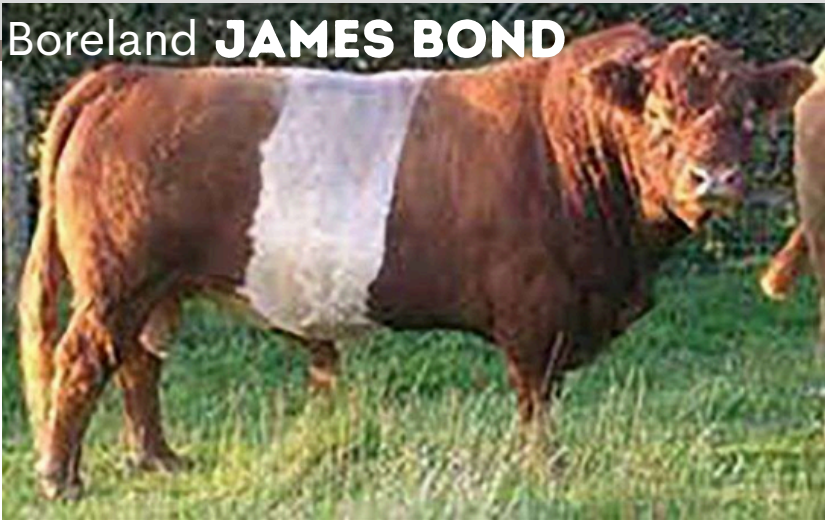

Flushmate to Blue Max, CYR Zeona with calf.

Semen: Contact Seller

Semen available through owner, contact Gayle Cerullo

Gayle Cerullo
Newell, South Dakota
360-720-3159

Boreland **JAMES BOND**

Pictured is Mochrum Huckleberry, son of Boreland James Bond