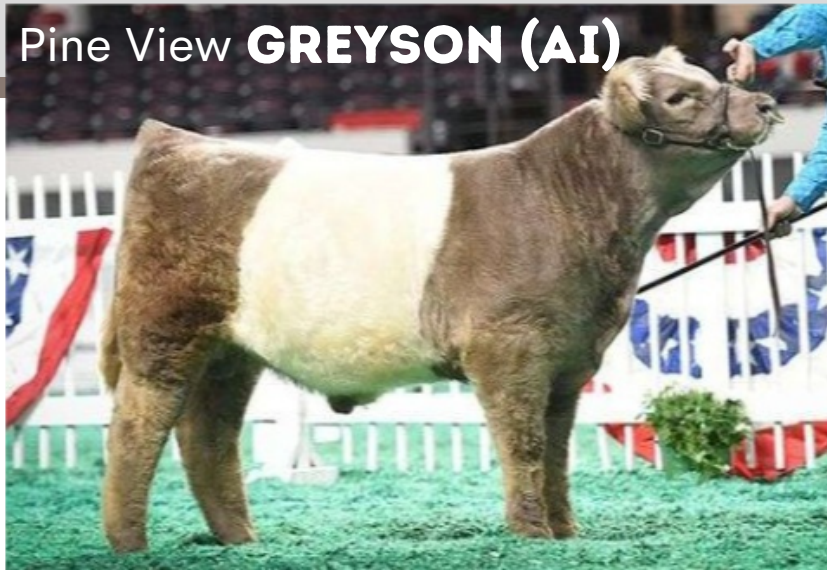

Semen: \$65/unit

Available in the US. Semen available through owner at www.holbrookhillfarm.com.

Holbrook Hill Farm

Bedford, NH

hhf18@aol.com

www.holbrookhillfarm.com

Pine View **GREYSON (AI)**

- Use Greyson to add bone, muscle and style.
- His calves are winning classes at major shows.
- His calves have come small and have been easy to break.
- The average birth weight of recorded calves is 65 lbs.