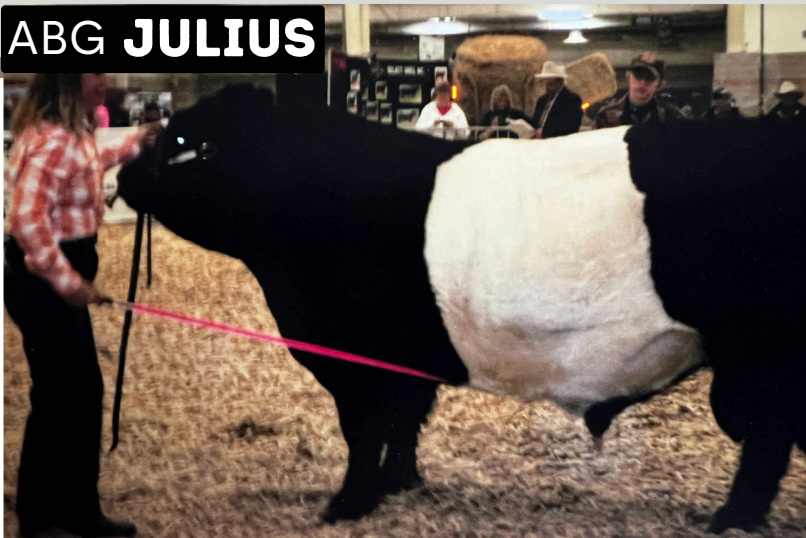

ABG JULIUS

BGS Reg.# 11909-B

Kopp's Farm Century
Sire: SCR Dakota
Lloyd's Elizabeth Rose

SCR Lance
Dam: SCR Olivea
Rok Char 38

24

- Julius was shown extensively, and won awards such as champion at Northern International Livestock Expo
- Julius represented the breed at Agribition in Saskatchewan
- Great longevity throughout pedigree.

Daughter of ABG
Julius